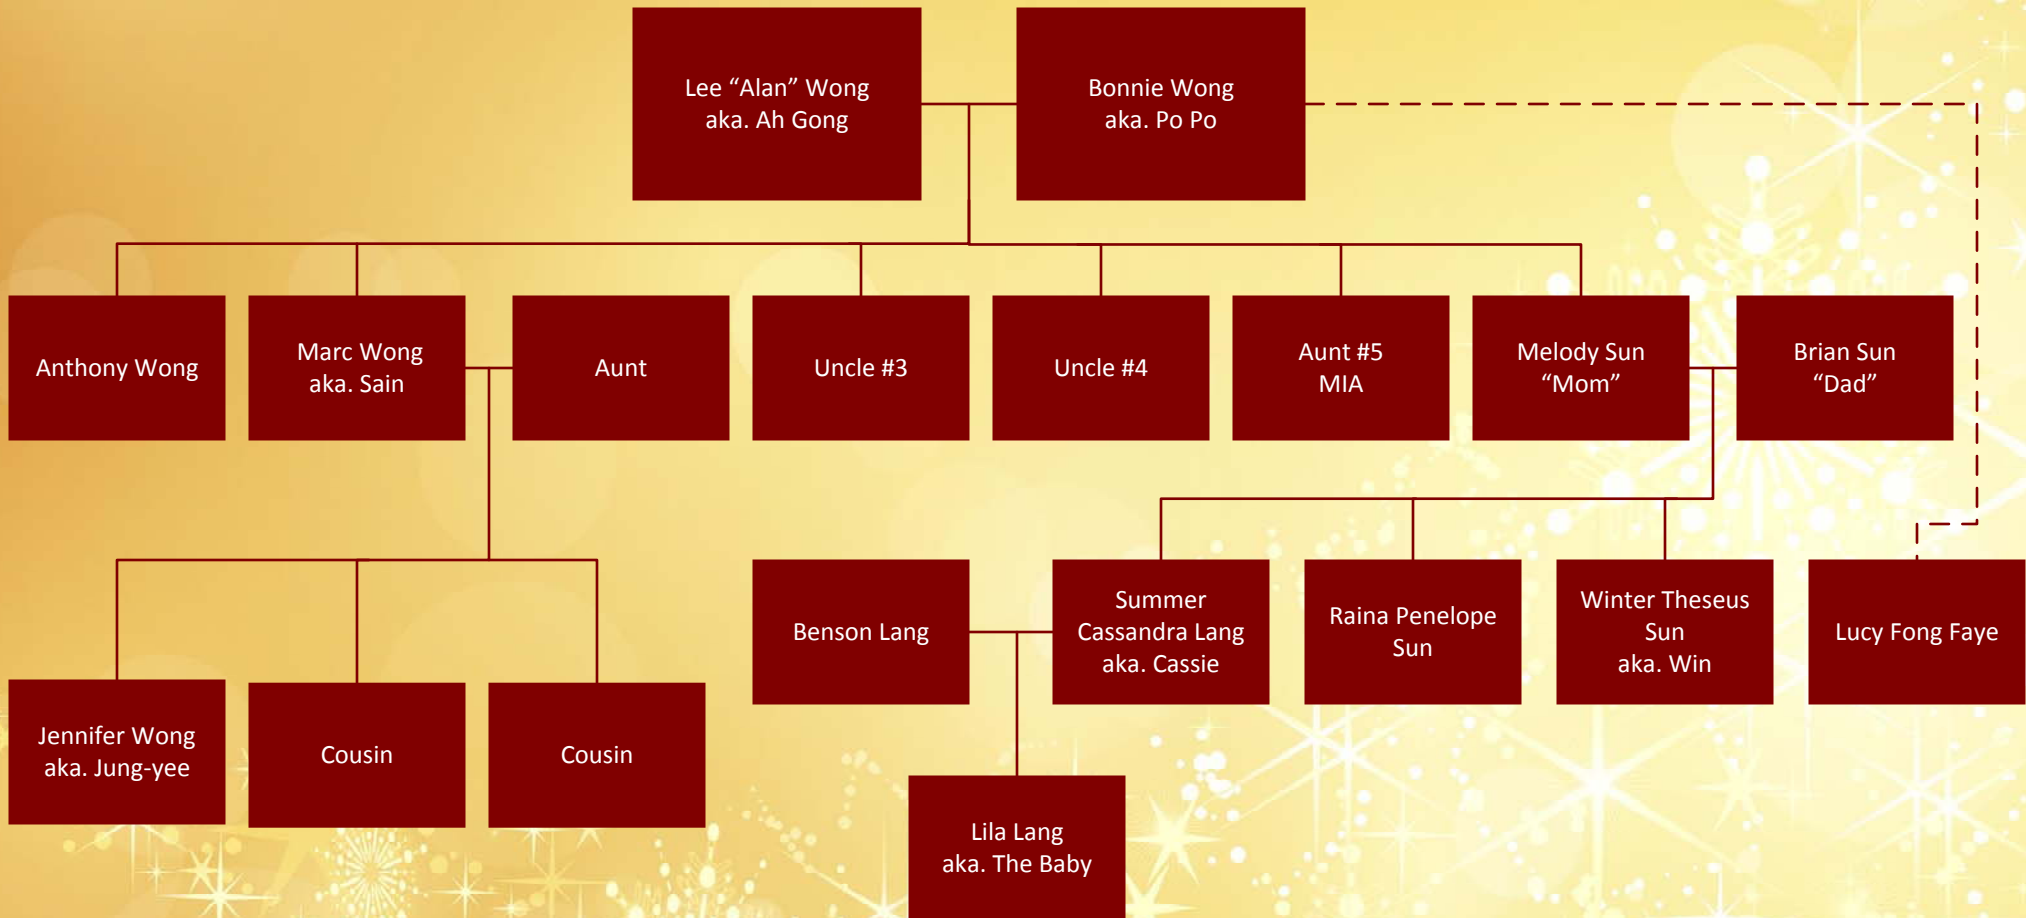

Raina Sun Mystery Wong Family Tree*

*as of "Murky Passions and Scandals" (Raina Sun #6)